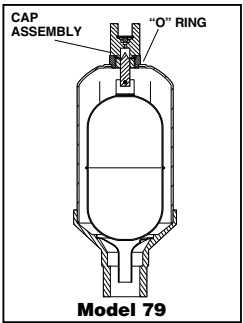

Water Vents

Model 78
Water Main Vent Valve

"O" Ring Part No. 600164
 (Pkg. of 6)
 Internal Parts Kit Part No. 601402
 (includes cap assembly,
 "O" ring for base
 and valve pin)

Model 79
Water Main Vent Valve

"O" Ring Part No. 600164
 (Pkg. of 6)

Model 508
Water Vent Valve

Replacement Cartridge Part No. 600059