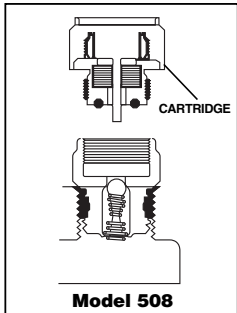

Water Vents

Model 78
Water Main Vent Valve

"O" Ring Part No. 600164
 (Pkg. of 6)
 Internal Parts Kit Part No. 601402
 (includes cap assembly,
 "O" ring for base
 and valve pin)

Model 79
Water Main Vent Valve

"O" Ring Part No. 600164
 (Pkg. of 6)

Model 508
Water Vent Valve

Replacement Cartridge Part No. 600059