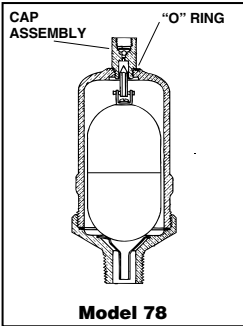

Water Vents

Model 78
Water Main Vent Valve

"O" Ring Part No. 600164
 (Pkg. of 6)
 Internal Parts Kit Part No. 601402
 (includes cap assembly,
 "O" ring for base
 and valve pin)

Model 79
Water Main Vent Valve

"O" Ring Part No. 600164
 (Pkg. of 6)

Model 508
Water Vent Valve

Replacement Cartridge Part No. 600059