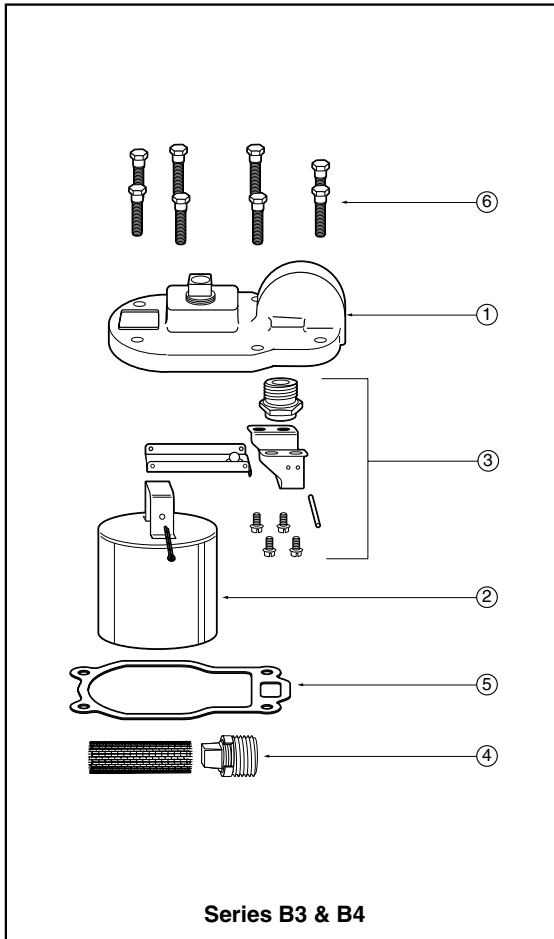

Inverted Bucket Steam Traps

Series B3 & B4 BEARTRAP™

Item	Description
1	Cover (casting only)
2	Bucket kit
3	Internal parts (includes cover gasket, item 5)
4	Strainer kit
5	Gasket
6	Cover bolt kit

Inverted Bucket Steam Traps