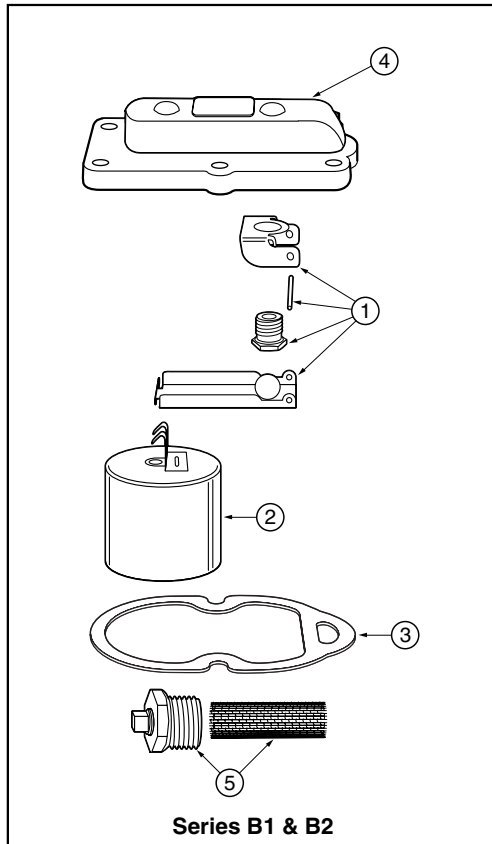

Inverted Bucket Steam Traps

Series B1 & B2 BEAR TRAP®

Item	Description
1	Internal parts (includes cover gasket, item 3)
2	Bucket kit
3	Cover gasket
4	Cover
5	Strainer kit

Inverted Bucket Steam Traps

Series B1 & B2 BEARTRAP®